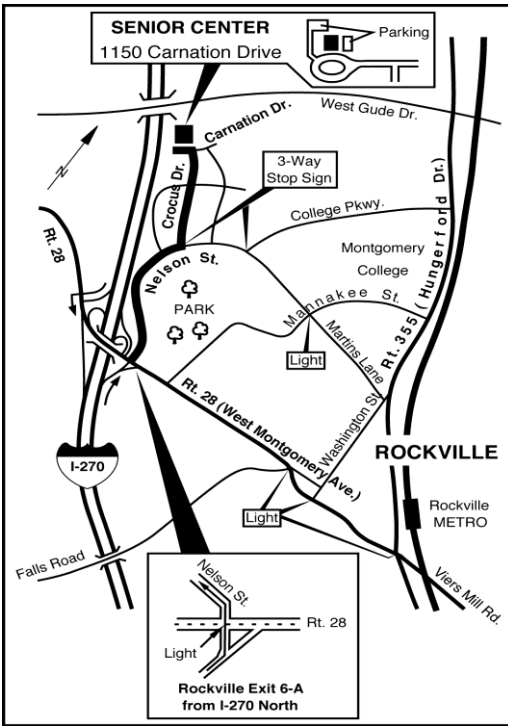

DONATION

Adults:	$5.00
Under 13:	$3.00
Under 2:	Free
Family/Group Max:	$12.00
Free Parking