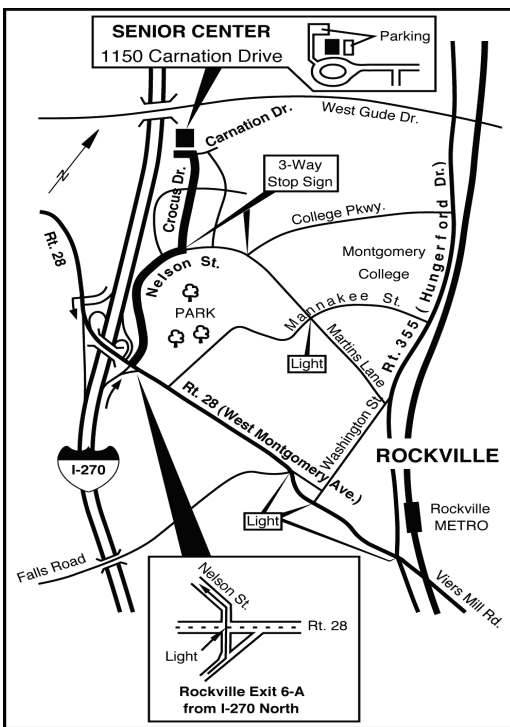

This is Not a Vendor Show

ROCKVILLE LIONS CLUB BENEFIT

The Rockville Lions Club was chartered in 1938 and has remained a strong, vital club for more than 76 years. We are committed to community service and the high ideals of Lionism.

We Serve

For more information about the Rockville Lions Club visit our web site at www.rockvillelions.org.

Present This Coupon

One Dollar off the Total Admission Price

ONE FLYER COUPON PER GROUP