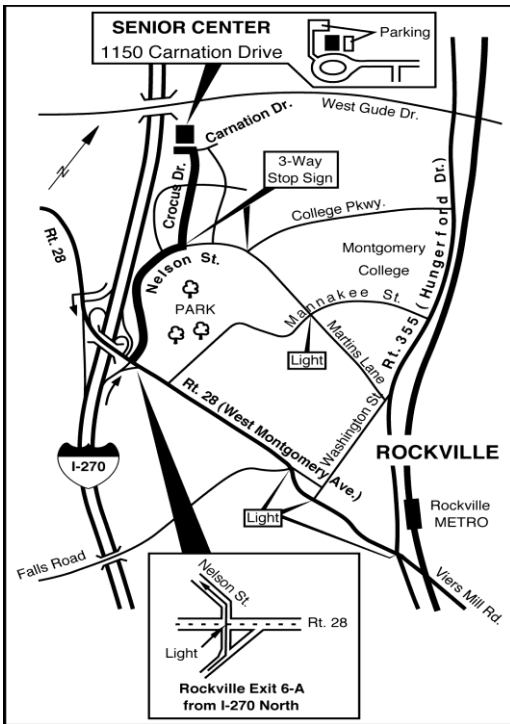

Saturday, Nov. 14th, 2015, 10 a.m. – 4 p.m.

Sunday, Nov. 15th, 2015, 12 Noon – 4 p.m.

**ALL
ABOARD**
25TH ANNUAL
MODULAR
TRAIN
DISPLAY
SHOW

25TH ANNUAL

SHOW

OPERATING MODULAR LAYOUTS

@

ROCKVILLE SENIOR CENTER

1150 Carnation Drive
Rockville, MD 20850
(240) 314-8800

Railroads in Z, N HO and O Scales
LEGO Train Display / Lionel Train Display
Garden Train Display w/ Thomas & Friends
HO Train Set Raffle / Food and Drinks
Loco-Doctor / Souvenir Gift Table
And Much Much More!!!!

DONATION

Adults:.....$5.00
Under 13:.....$3.00
Under 2:.....Free
Family/Group Max:.....$12.00

Free Parking

This is Not a Vendor Show

ROCKVILLE LIONS CLUB BENEFIT

The Rockville Lions Club was chartered in 1938 and has remained a strong, vital club for more than 78 years. We are committed to community service and the high ideals of Lionism.

We Serve

For more information about the Rockville Lions Club visit our web site at www.rockvillelions.org.